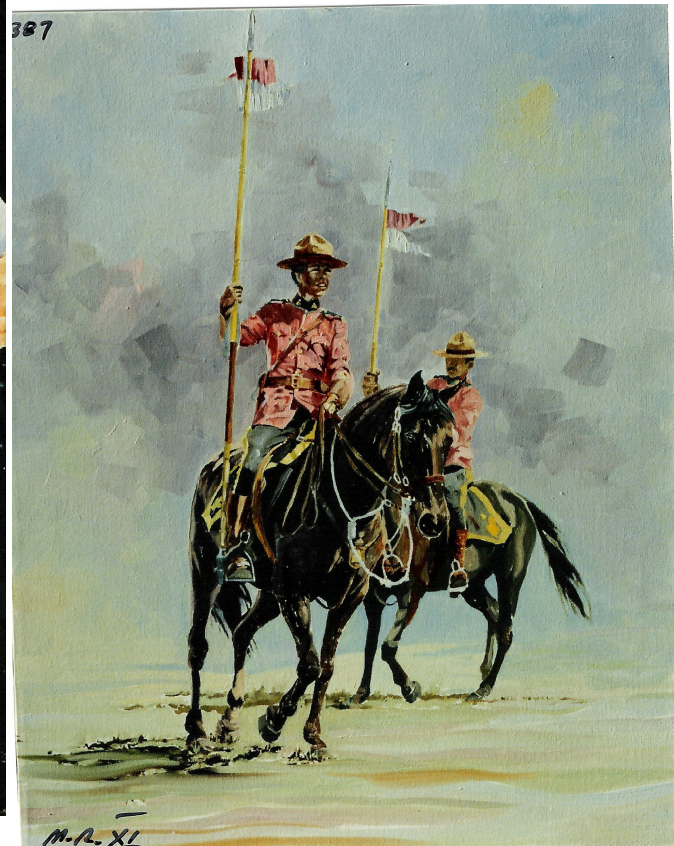

RCMP Series

Neil Crawford Howell, artist, Copyright (C) 2008

341 1990 *For Want of a Nail* - RCMP

367 1991 *Pre Show Drill* - RCMP

377 1991-92 Lance Talk - RCMP IV

378 1991-92 Luc with a Carrot - RCMP V

379 1991-92 *Luc & Horse - RCMP VI*

385 1991-92 *RCMP Musical Ride IX*

382 1991-92 RCMP Musical Ride

384 1991-92 RCMP Musical Ride VIII

386 1991-92 RCMP Musical Ride X

387 1991-92 RCMP Musical Ride XI

394 1991-92 RCMP Musical Ride XVI

396 1991-92 RCMP Musical Ride XVI