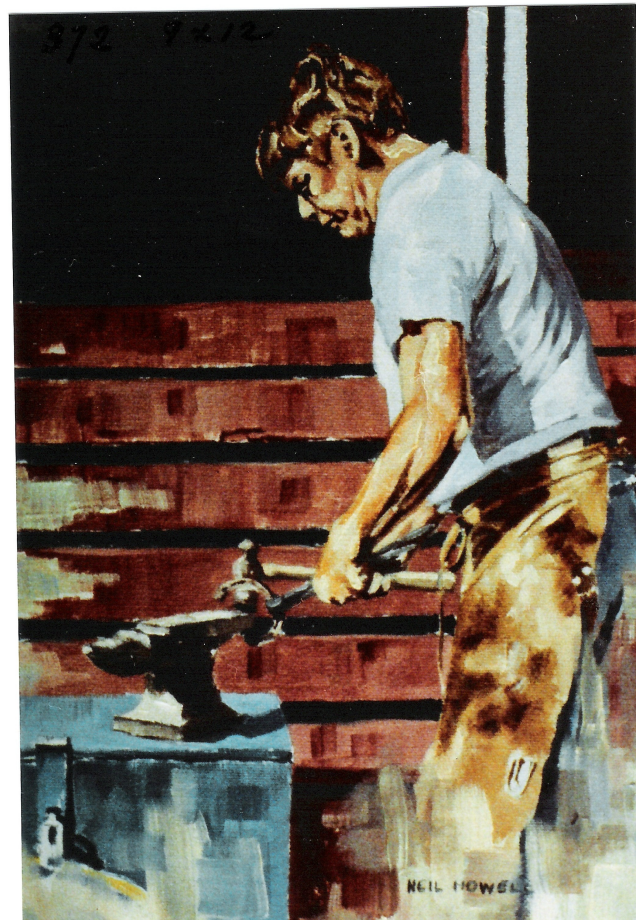

RCMP Series

Neil Crawford Howell, artist, Copyright (C) 2008

341 1990 *For Want of a Nail* - RCMP

367 1991 *Pre Show Drill* - RCMP

377 1991-92 Lance Talk - RCMP IV

378 1991-92 Luc with a Carrot - RCMP V

379 1991-92 *Luc & Horse - RCMP VI*